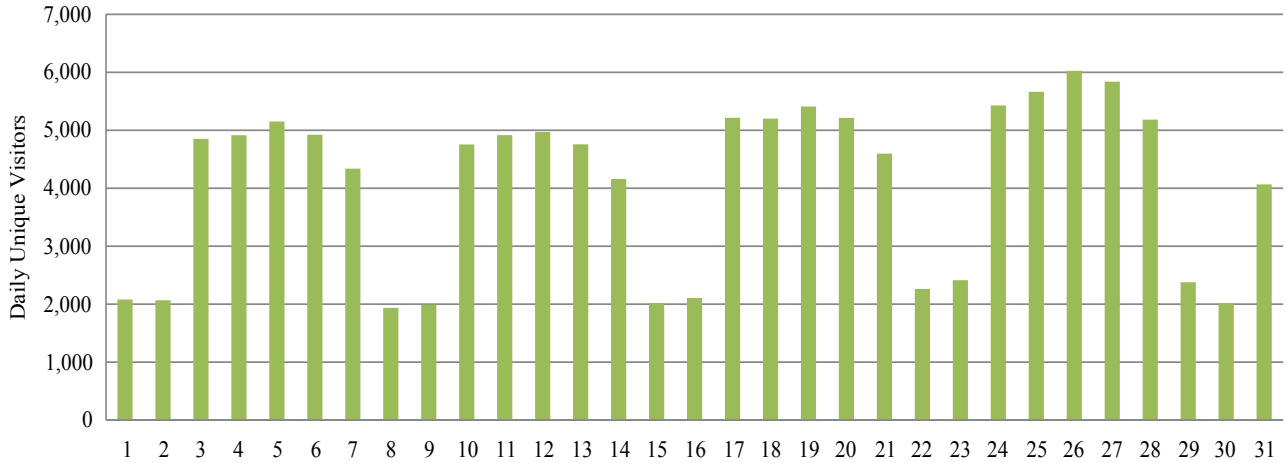

Google Analytics Report

Report Suite: contractorcalculator

Date: March 2025

Daily Unique Visitors Report | All Visits (No Segment) | March 2025 | Data generated by Google Analytics at 4 am GMT, 1 Apr 2025

Date	Daily Unique Visitors	Page views
1. Mar 1, 2025	2,080	8,830
2. Mar 2, 2025	2,067	8,829
3. Mar 3, 2025	4,852	20,619
4. Mar 4, 2025	4,915	20,796
5. Mar 5, 2025	5,151	22,357
6. Mar 6, 2025	4,923	21,377
7. Mar 7, 2025	4,338	18,886
8. Mar 8, 2025	1,936	8,570
9. Mar 9, 2025	1,991	8,714
10. Mar 10, 2025	4,755	20,660
11. Mar 11, 2025	4,916	21,630
12. Mar 12, 2025	4,971	21,822
13. Mar 13, 2025	4,758	20,762
14. Mar 14, 2025	4,160	17,276
15. Mar 15, 2025	2,018	8,547
16. Mar 16, 2025	2,106	9,270
17. Mar 17, 2025	5,216	21,751
18. Mar 18, 2025	5,201	21,785
19. Mar 19, 2025	5,410	22,823
20. Mar 20, 2025	5,214	21,733
21. Mar 21, 2025	4,597	19,159
22. Mar 22, 2025	2,263	9,823
23. Mar 23, 2025	2,413	10,980
24. Mar 24, 2025	5,428	23,007
25. Mar 25, 2025	5,663	24,513
26. Mar 26, 2025	6,026	25,153
27. Mar 27, 2025	5,839	25,208
28. Mar 28, 2025	5,184	21,140
29. Mar 29, 2025	2,378	9,936
30. Mar 30, 2025	2,013	8,511
31. Mar 31, 2025	4,066	15,413

Total monthly uniqueusers 107,191

Total Page views 539,880