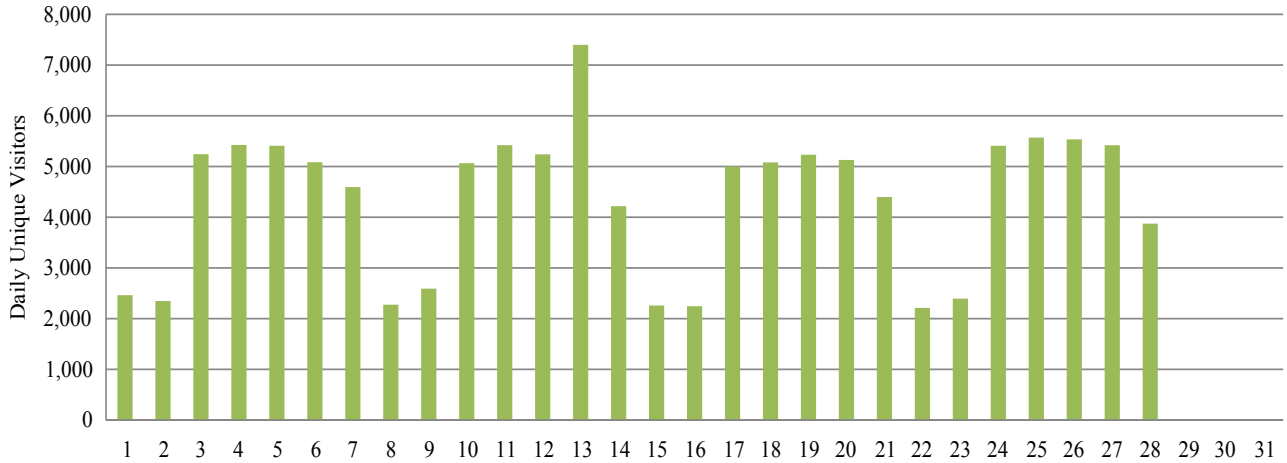

Google Analytics Report

Report Suite: contractorcalculator

Date: February 2025

Daily Unique Visitors Report | All Visits (No Segment) | February 2025 | Data generated by Google Analytics at 4 am GMT, 1 Mar 2025

Date	Daily Unique Visitors	Page views
1. Feb 1, 2025	2,463	10,717
2. Feb 2, 2025	2,348	10,154
3. Feb 3, 2025	5,243	22,058
4. Feb 4, 2025	5,424	23,684
5. Feb 5, 2025	5,409	23,025
6. Feb 6, 2025	5,085	21,530
7. Feb 7, 2025	4,594	20,181
8. Feb 8, 2025	2,275	9,722
9. Feb 9, 2025	2,591	10,658
10. Feb 10, 2025	5,065	21,142
11. Feb 11, 2025	5,421	23,614
12. Feb 12, 2025	5,240	22,407
13. Feb 13, 2025	7,399	24,357
14. Feb 14, 2025	4,218	17,225
15. Feb 15, 2025	2,259	9,406
16. Feb 16, 2025	2,245	10,041
17. Feb 17, 2025	5,000	21,815
18. Feb 18, 2025	5,081	22,057
19. Feb 19, 2025	5,232	22,357
20. Feb 20, 2025	5,129	22,720
21. Feb 21, 2025	4,399	18,403
22. Feb 22, 2025	2,212	8,698
23. Feb 23, 2025	2,395	10,210
24. Feb 24, 2025	5,408	23,749
25. Feb 25, 2025	5,570	23,090
26. Feb 26, 2025	5,535	22,958
27. Feb 27, 2025	5,419	23,362
28. Feb 28, 2025	3,873	16,259

Total monthly uniqueusers 105,420
Total Page views 515,599