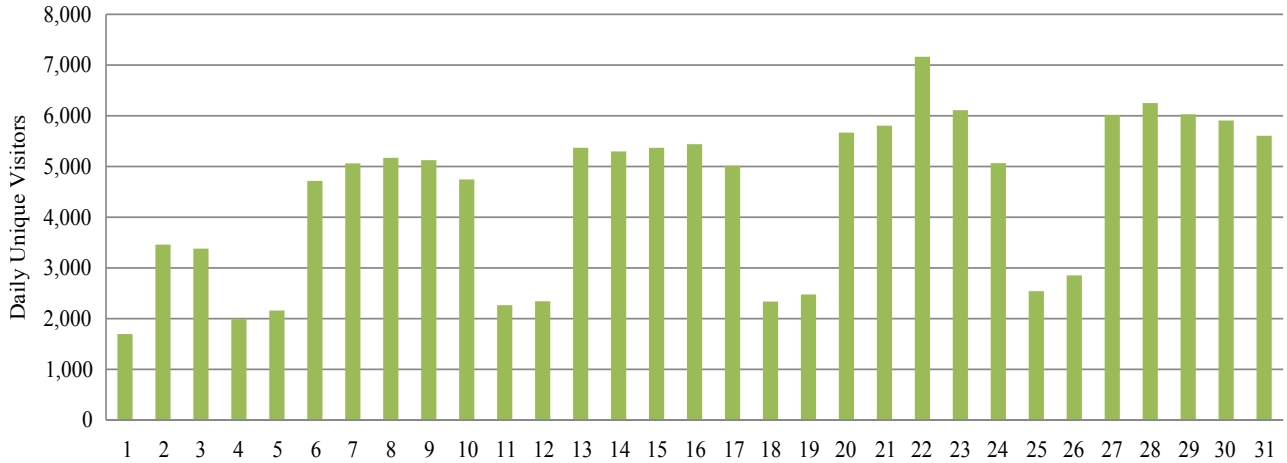

Google Analytics Report

Report Suite: contractorcalculator

Date: January 2025

Daily Unique Visitors Report | All Visits (No Segment) | January 2025 | Data generated by Google Analytics at 11 am GMT, 18 Feb 2025

Date	Daily Unique Visitors	Page views
1. Jan 1, 2025	1,696	7,339
2. Jan 2, 2025	3,460	14,584
3. Jan 3, 2025	3,381	14,618
4. Jan 4, 2025	1,988	8,317
5. Jan 5, 2025	2,160	9,073
6. Jan 6, 2025	4,716	20,193
7. Jan 7, 2025	5,062	22,652
8. Jan 8, 2025	5,171	22,943
9. Jan 9, 2025	5,125	22,719
10. Jan 10, 2025	4,745	20,671
11. Jan 11, 2025	2,265	9,770
12. Jan 12, 2025	2,342	10,766
13. Jan 13, 2025	5,369	23,183
14. Jan 14, 2025	5,297	22,943
15. Jan 15, 2025	5,369	23,523
16. Jan 16, 2025	5,440	24,313
17. Jan 17, 2025	5,016	22,010
18. Jan 18, 2025	2,337	10,071
19. Jan 19, 2025	2,477	10,717
20. Jan 20, 2025	5,668	23,748
21. Jan 21, 2025	5,805	25,445
22. Jan 22, 2025	7,164	27,441
23. Jan 23, 2025	6,110	24,368
24. Jan 24, 2025	5,066	21,528
25. Jan 25, 2025	2,542	10,969
26. Jan 26, 2025	2,853	12,878
27. Jan 27, 2025	6,017	25,383
28. Jan 28, 2025	6,251	27,043
29. Jan 29, 2025	6,030	25,440
30. Jan 30, 2025	5,907	26,699
31. Jan 31, 2025	5,606	24,376

Total monthly uniqueusers

117,990

Total Page views

595,723