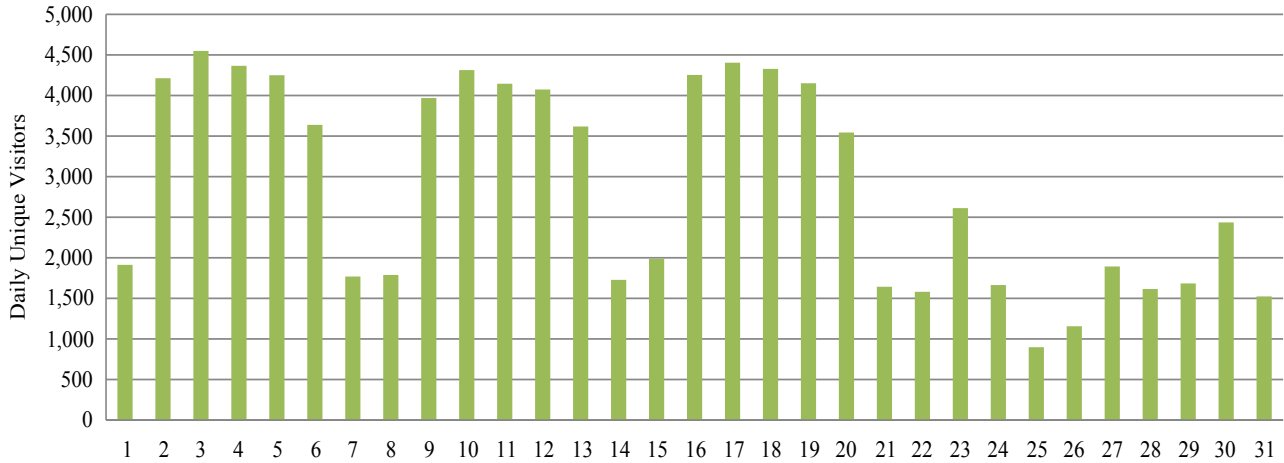

Google Analytics Report

Report Suite: contractorcalculator

Date: December 2024

Daily Unique Visitors Report | All Visits (No Segment) | December 2024 | Data generated by Google Analytics at 4 am GMT, 1 Jan 2025

Date	Daily Unique Visitors	Page views
1. Dec 1, 2024	1,913	7,969
2. Dec 2, 2024	4,213	18,440
3. Dec 3, 2024	4,549	19,925
4. Dec 4, 2024	4,366	18,508
5. Dec 5, 2024	4,250	17,910
6. Dec 6, 2024	3,638	16,110
7. Dec 7, 2024	1,769	7,323
8. Dec 8, 2024	1,788	7,681
9. Dec 9, 2024	3,969	17,425
10. Dec 10, 2024	4,313	18,738
11. Dec 11, 2024	4,145	18,290
12. Dec 12, 2024	4,074	17,676
13. Dec 13, 2024	3,618	15,522
14. Dec 14, 2024	1,728	7,318
15. Dec 15, 2024	1,988	13,315
16. Dec 16, 2024	4,253	17,476
17. Dec 17, 2024	4,404	19,126
18. Dec 18, 2024	4,328	18,418
19. Dec 19, 2024	4,151	17,842
20. Dec 20, 2024	3,544	14,667
21. Dec 21, 2024	1,643	7,064
22. Dec 22, 2024	1,581	6,923
23. Dec 23, 2024	2,612	11,161
24. Dec 24, 2024	1,664	7,031
25. Dec 25, 2024	898	3,967
26. Dec 26, 2024	1,156	4,568
27. Dec 27, 2024	1,893	7,656
28. Dec 28, 2024	1,615	6,963
29. Dec 29, 2024	1,684	7,316
30. Dec 30, 2024	2,436	10,123
31. Dec 31, 2024	1,524	6,304

Total monthly uniqueusers 77,035

Total Page views 388,755