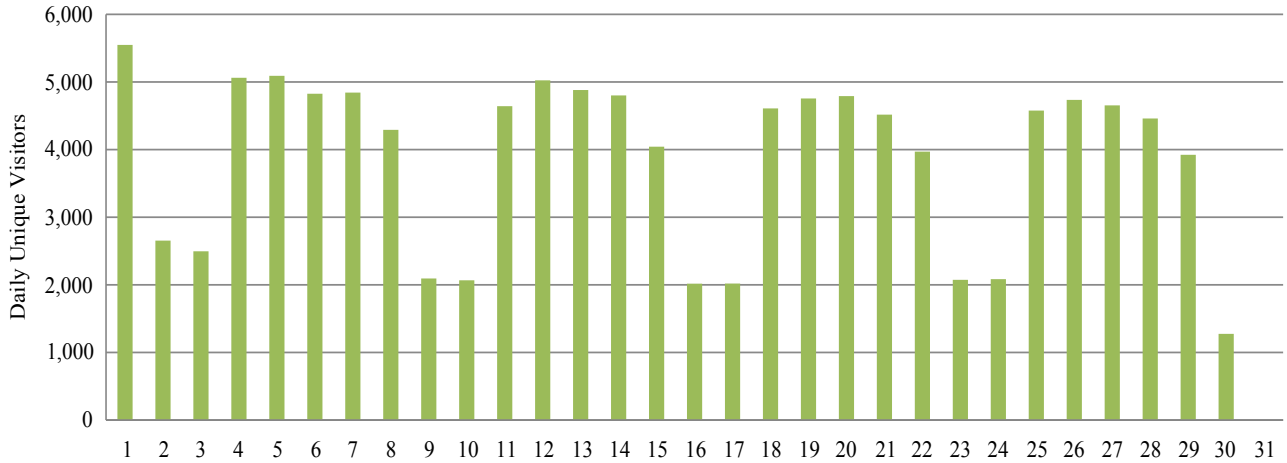

# Google Analytics Report

Report Suite: contractorcalculator

Date: November 2024

Daily Unique Visitors Report | All Visits (No Segment) | November 2024 | Data generated by Google Analytics at 4 am GMT, 1 Dec 2024

Date	Daily Unique Visitors	Page views
1. Nov 1, 2024	5,548	22,419
2. Nov 2, 2024	2,654	10,718
3. Nov 3, 2024	2,496	9,959
4. Nov 4, 2024	5,062	21,509
5. Nov 5, 2024	5,091	21,739
6. Nov 6, 2024	4,826	20,493
7. Nov 7, 2024	4,843	21,319
8. Nov 8, 2024	4,292	18,208
9. Nov 9, 2024	2,094	8,526
10. Nov 10, 2024	2,067	8,882
11. Nov 11, 2024	4,642	20,127
12. Nov 12, 2024	5,024	21,789
13. Nov 13, 2024	4,881	20,787
14. Nov 14, 2024	4,801	20,695
15. Nov 15, 2024	4,043	17,165
16. Nov 16, 2024	2,017	8,084
17. Nov 17, 2024	2,019	9,060
18. Nov 18, 2024	4,609	20,028
19. Nov 19, 2024	4,756	20,958
20. Nov 20, 2024	4,791	20,983
21. Nov 21, 2024	4,517	19,743
22. Nov 22, 2024	3,970	16,932
23. Nov 23, 2024	2,074	9,125
24. Nov 24, 2024	2,084	8,783
25. Nov 25, 2024	4,577	19,994
26. Nov 26, 2024	4,735	20,238
27. Nov 27, 2024	4,654	20,869
28. Nov 28, 2024	4,460	18,714
29. Nov 29, 2024	3,923	16,339
30. Nov 30, 2024	1,275	5,283

Total monthly uniqueusers 101,383

Total Page views 499,468