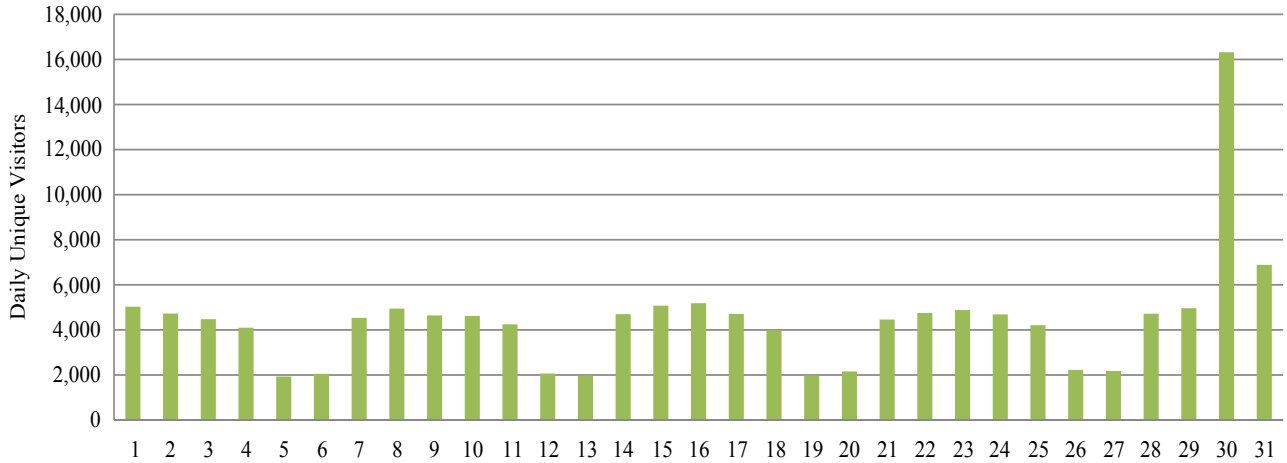

Google Analytics Report

Report Suite: contractorcalculator

Date: October 2024

Daily Unique Visitors Report | All Visits (No Segment) | October 2024 | Data generated by Google Analytics at 4 am GMT, 1 Nov 2024

Date	Daily Unique Visitors	Page views
1. Oct 1, 2024	5,030	26,159
2. Oct 2, 2024	4,726	20,225
3. Oct 3, 2024	4,477	19,285
4. Oct 4, 2024	4,098	17,914
5. Oct 5, 2024	1,931	8,157
6. Oct 6, 2024	2,054	8,583
7. Oct 7, 2024	4,535	19,658
8. Oct 8, 2024	4,946	21,634
9. Oct 9, 2024	4,643	19,962
10. Oct 10, 2024	4,621	20,652
11. Oct 11, 2024	4,248	18,794
12. Oct 12, 2024	2,066	8,603
13. Oct 13, 2024	1,976	8,352
14. Oct 14, 2024	4,699	19,814
15. Oct 15, 2024	5,077	21,718
16. Oct 16, 2024	5,186	24,360
17. Oct 17, 2024	4,709	20,237
18. Oct 18, 2024	4,000	16,804
19. Oct 19, 2024	1,976	8,064
20. Oct 20, 2024	2,158	8,910
21. Oct 21, 2024	4,462	19,193
22. Oct 22, 2024	4,752	20,304
23. Oct 23, 2024	4,881	21,072
24. Oct 24, 2024	4,688	19,968
25. Oct 25, 2024	4,210	17,653
26. Oct 26, 2024	2,225	8,756
27. Oct 27, 2024	2,177	8,878
28. Oct 28, 2024	4,718	19,898
29. Oct 29, 2024	4,963	21,502
30. Oct 30, 2024	16,319	56,705
31. Oct 31, 2024	6,886	25,989

Total monthly uniqueusers 117,909

Total Page views 577,803