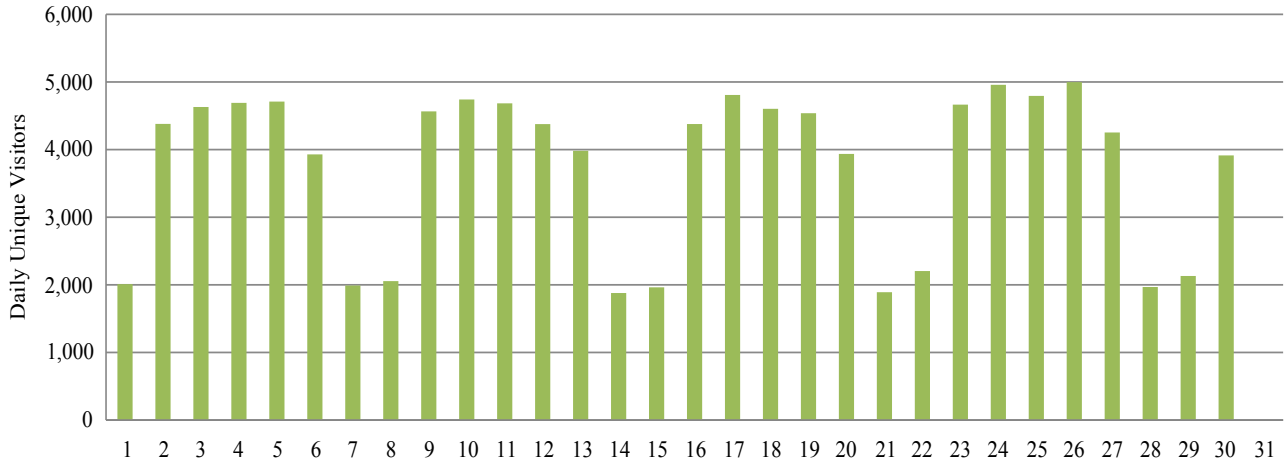

# Google Analytics Report

Report Suite: contractorcalculator

Date: September 2024

Daily Unique Visitors Report | All Visits (No Segment) | September 2024 | Data generated by Google Analytics at 4 am GMT, 1 Oct 2024

Date	Daily Unique Visitors	Page views
1. Sept 1, 2024	2,010	8,110
2. Sept 2, 2024	4,380	18,591
3. Sept 3, 2024	4,630	20,013
4. Sept 4, 2024	4,691	20,403
5. Sept 5, 2024	4,710	20,996
6. Sept 6, 2024	3,929	16,721
7. Sept 7, 2024	1,990	8,392
8. Sept 8, 2024	2,055	8,659
9. Sept 9, 2024	4,565	19,492
10. Sept 10, 2024	4,741	20,615
11. Sept 11, 2024	4,684	20,762
12. Sept 12, 2024	4,377	19,332
13. Sept 13, 2024	3,982	16,885
14. Sept 14, 2024	1,879	7,916
15. Sept 15, 2024	1,963	8,075
16. Sept 16, 2024	4,378	19,171
17. Sept 17, 2024	4,808	20,687
18. Sept 18, 2024	4,603	19,502
19. Sept 19, 2024	4,538	20,185
20. Sept 20, 2024	3,936	16,871
21. Sept 21, 2024	1,891	7,870
22. Sept 22, 2024	2,204	9,139
23. Sept 23, 2024	4,665	20,662
24. Sept 24, 2024	4,958	21,443
25. Sept 25, 2024	4,794	20,936
26. Sept 26, 2024	4,998	21,947
27. Sept 27, 2024	4,253	17,756
28. Sept 28, 2024	1,968	8,165
29. Sept 29, 2024	2,131	9,418
30. Sept 30, 2024	3,914	17,706

**Total monthly uniqueusers** 96,096  
**Total Page views** 486,420