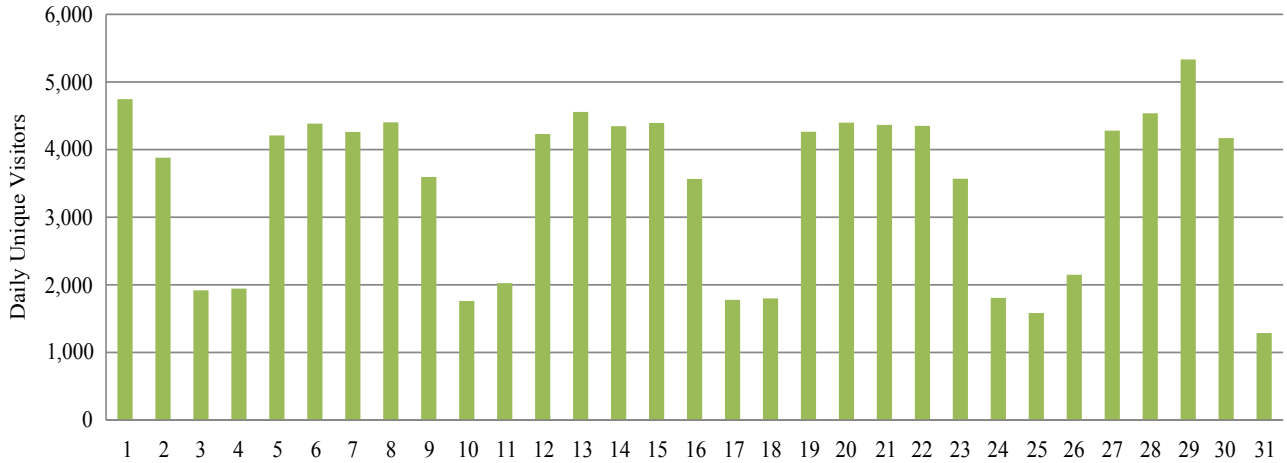

Google Analytics Report

Report Suite: contractorcalculator

Date: August 2024

Daily Unique Visitors Report | All Visits (No Segment) | August 2024 | Data generated by Google Analytics at 4 am GMT, 1 Sept 2024

Date	Daily Unique Visitors	Page views
1. Aug 1, 2024	4,746	19,193
2. Aug 2, 2024	3,880	16,356
3. Aug 3, 2024	1,919	7,898
4. Aug 4, 2024	1,944	10,719
5. Aug 5, 2024	4,209	18,327
6. Aug 6, 2024	4,384	18,812
7. Aug 7, 2024	4,261	18,605
8. Aug 8, 2024	4,403	18,884
9. Aug 9, 2024	3,595	15,065
10. Aug 10, 2024	1,761	7,209
11. Aug 11, 2024	2,025	7,343
12. Aug 12, 2024	4,231	16,875
13. Aug 13, 2024	4,557	19,288
14. Aug 14, 2024	4,346	19,173
15. Aug 15, 2024	4,394	18,797
16. Aug 16, 2024	3,566	15,423
17. Aug 17, 2024	1,778	7,312
18. Aug 18, 2024	1,799	7,205
19. Aug 19, 2024	4,264	17,963
20. Aug 20, 2024	4,398	18,696
21. Aug 21, 2024	4,365	19,667
22. Aug 22, 2024	4,351	18,551
23. Aug 23, 2024	3,569	14,973
24. Aug 24, 2024	1,807	7,446
25. Aug 25, 2024	1,583	6,679
26. Aug 26, 2024	2,149	8,960
27. Aug 27, 2024	4,280	18,136
28. Aug 28, 2024	4,537	18,656
29. Aug 29, 2024	5,333	20,222
30. Aug 30, 2024	4,170	16,449
31. Aug 31, 2024	1,287	5,848

Total monthly uniqueusers 93,598

Total Page views 454,730