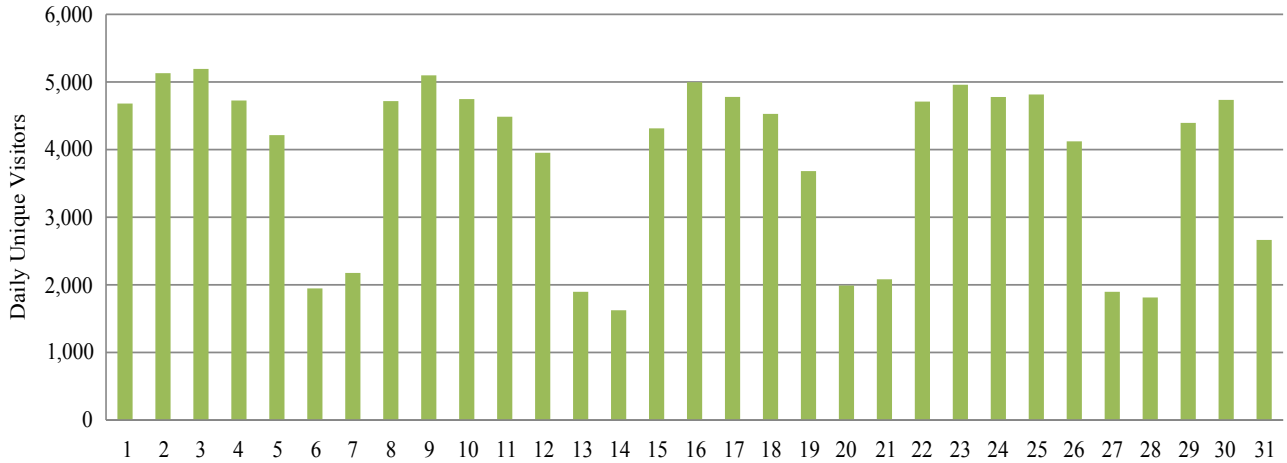

# Google Analytics Report

Report Suite: contractorcalculator

Date: July 2024

Daily Unique Visitors Report | All Visits (No Segment) | July 2024 | Data generated by Google Analytics at 4 am GMT, 1 Aug 2024

Date	Daily Unique Visitors	Page views
1. Jul 1, 2024	4,681	19,088
2. Jul 2, 2024	5,130	20,881
3. Jul 3, 2024	5,193	21,203
4. Jul 4, 2024	4,726	19,165
5. Jul 5, 2024	4,214	17,109
6. Jul 6, 2024	1,947	7,734
7. Jul 7, 2024	2,176	9,265
8. Jul 8, 2024	4,717	20,344
9. Jul 9, 2024	5,098	20,871
10. Jul 10, 2024	4,747	19,204
11. Jul 11, 2024	4,486	17,693
12. Jul 12, 2024	3,953	16,423
13. Jul 13, 2024	1,897	7,649
14. Jul 14, 2024	1,624	6,253
15. Jul 15, 2024	4,314	17,197
16. Jul 16, 2024	4,997	19,969
17. Jul 17, 2024	4,779	19,941
18. Jul 18, 2024	4,528	19,395
19. Jul 19, 2024	3,682	14,551
20. Jul 20, 2024	1,990	7,810
21. Jul 21, 2024	2,082	8,125
22. Jul 22, 2024	4,710	18,856
23. Jul 23, 2024	4,959	20,804
24. Jul 24, 2024	4,778	20,337
25. Jul 25, 2024	4,815	19,045
26. Jul 26, 2024	4,122	16,912
27. Jul 27, 2024	1,897	7,561
28. Jul 28, 2024	1,813	7,222
29. Jul 29, 2024	4,395	18,485
30. Jul 30, 2024	4,735	19,855
31. Jul 31, 2024	2,664	10,446

Total monthly uniqueusers 103,143

Total Page views 489,393