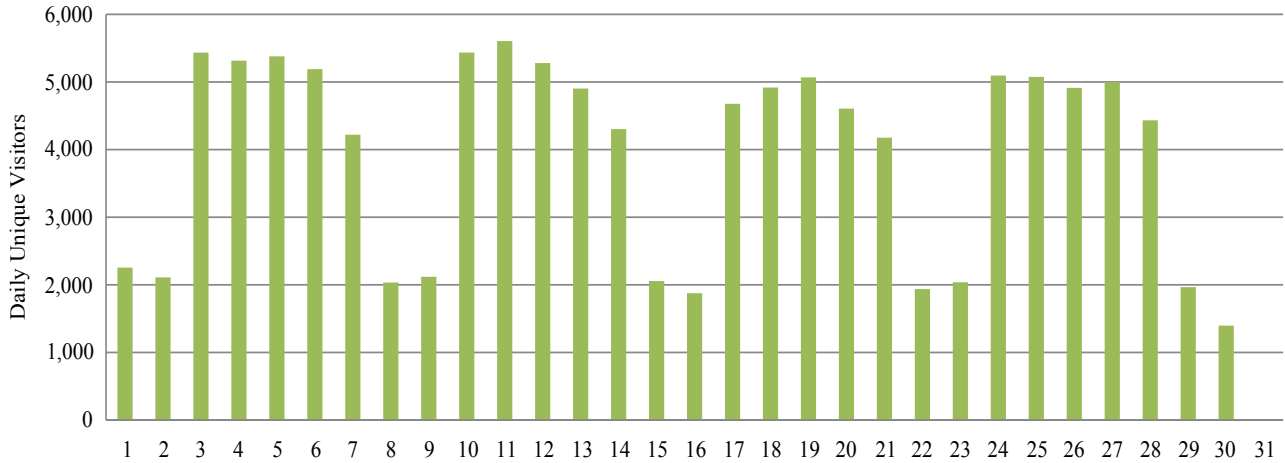

Google Analytics Report

Report Suite: contractorcalculator

Date: June 2024

Daily Unique Visitors Report | All Visits (No Segment) | June 2024 | Data generated by Google Analytics at 4 am GMT, 1 Jul 2024

Date	Daily Unique Visitors	Page views
1. Jun 1, 2024	2,255	8,611
2. Jun 2, 2024	2,110	8,140
3. Jun 3, 2024	5,434	20,447
4. Jun 4, 2024	5,315	21,329
5. Jun 5, 2024	5,379	22,249
6. Jun 6, 2024	5,190	21,821
7. Jun 7, 2024	4,220	17,618
8. Jun 8, 2024	2,034	7,888
9. Jun 9, 2024	2,119	8,073
10. Jun 10, 2024	5,435	20,392
11. Jun 11, 2024	5,605	23,209
12. Jun 12, 2024	5,280	21,856
13. Jun 13, 2024	4,903	21,085
14. Jun 14, 2024	4,303	18,031
15. Jun 15, 2024	2,056	8,123
16. Jun 16, 2024	1,876	7,404
17. Jun 17, 2024	4,677	19,583
18. Jun 18, 2024	4,918	20,414
19. Jun 19, 2024	5,068	21,233
20. Jun 20, 2024	4,606	18,727
21. Jun 21, 2024	4,176	17,095
22. Jun 22, 2024	1,937	8,182
23. Jun 23, 2024	2,038	8,082
24. Jun 24, 2024	5,095	25,739
25. Jun 25, 2024	5,075	20,759
26. Jun 26, 2024	4,913	19,390
27. Jun 27, 2024	4,997	20,280
28. Jun 28, 2024	4,433	17,703
29. Jun 29, 2024	1,966	7,300
30. Jun 30, 2024	1,397	5,486

Total monthly uniqueusers 102,486

Total Page views 486,249