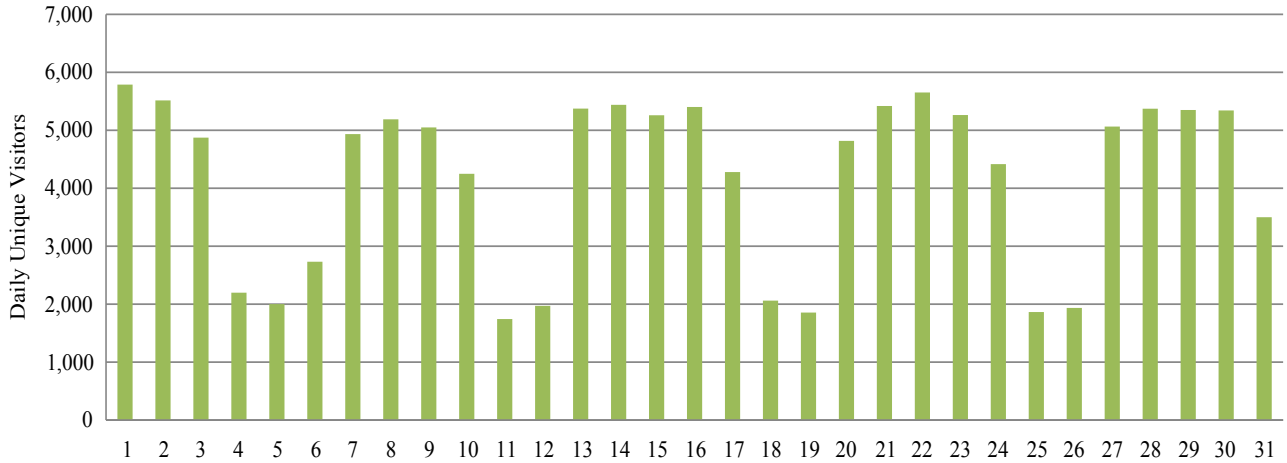

Google Analytics Report

Report Suite: contractorcalculator

Date: May 2024

Daily Unique Visitors Report | All Visits (No Segment) | May 2024 | Data generated by Google Analytics at 4 am GMT, 1 Jun 2024

Date	Daily Unique Visitors	Page views
1. May 1, 2024	5,788	24,110
2. May 2, 2024	5,515	23,504
3. May 3, 2024	4,873	20,277
4. May 4, 2024	2,198	9,405
5. May 5, 2024	2,001	7,678
6. May 6, 2024	2,732	11,222
7. May 7, 2024	4,934	20,319
8. May 8, 2024	5,189	21,891
9. May 9, 2024	5,049	21,783
10. May 10, 2024	4,249	16,725
11. May 11, 2024	1,743	7,175
12. May 12, 2024	1,971	7,907
13. May 13, 2024	5,374	23,092
14. May 14, 2024	5,439	22,705
15. May 15, 2024	5,259	22,457
16. May 16, 2024	5,402	22,437
17. May 17, 2024	4,279	17,862
18. May 18, 2024	2,061	8,126
19. May 19, 2024	1,855	7,829
20. May 20, 2024	4,817	20,581
21. May 21, 2024	5,419	22,380
22. May 22, 2024	5,652	22,904
23. May 23, 2024	5,263	21,977
24. May 24, 2024	4,416	18,399
25. May 25, 2024	1,864	7,633
26. May 26, 2024	1,935	7,732
27. May 27, 2024	5,064	10,112
28. May 28, 2024	5,372	20,572
29. May 29, 2024	5,350	21,287
30. May 30, 2024	5,342	22,098
31. May 31, 2024	3,500	14,312

Total monthly uniqueusers

112,852

Total Page views

526,491