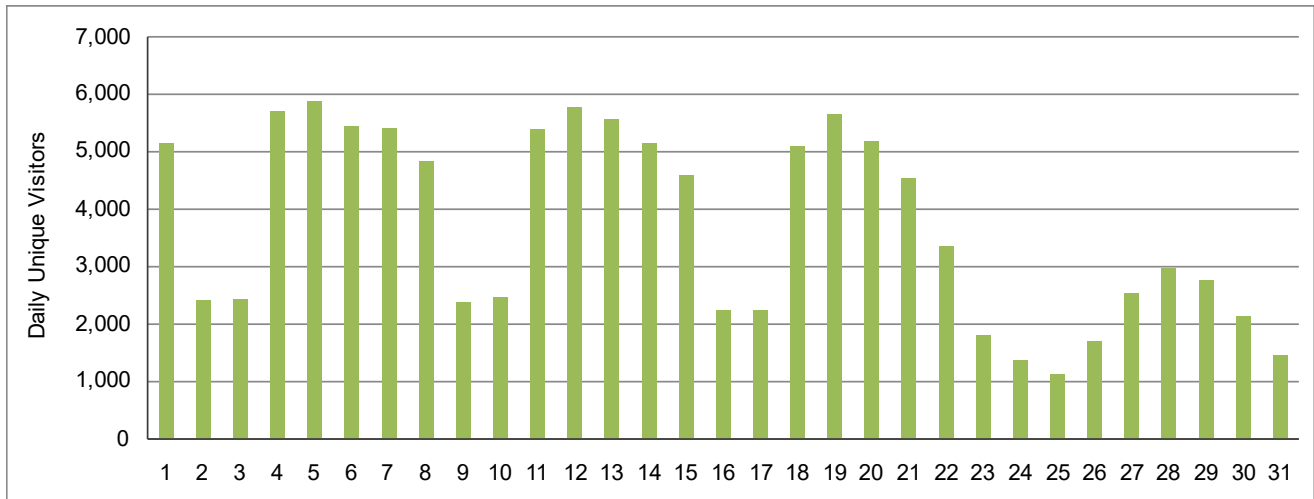

Google Analytics Report

Report Suite: contractorcalculator

Date: December 2023

Daily Unique Visitors Report | All Visits (No Segment) | December 2023 | Data generated by Google Analytics at 5 AM GMT, 1 Jan 2024

Date	Daily Unique Visitors	Page views
1. Dec 1, 2023	5,143	16,778
2. Dec 2, 2023	2,415	7,900
3. Dec 3, 2023	2,435	7,904
4. Dec 4, 2023	5,700	19,004
5. Dec 5, 2023	5,869	20,490
6. Dec 6, 2023	5,439	19,090
7. Dec 7, 2023	5,409	18,394
8. Dec 8, 2023	4,834	16,091
9. Dec 9, 2023	2,370	7,890
10. Dec 10, 2023	2,458	8,112
11. Dec 11, 2023	5,395	18,353
12. Dec 12, 2023	5,778	19,908
13. Dec 13, 2023	5,554	19,686
14. Dec 14, 2023	5,150	17,857
15. Dec 15, 2023	4,589	15,911
16. Dec 16, 2023	2,241	7,920
17. Dec 17, 2023	2,231	7,582
18. Dec 18, 2023	5,093	18,119
19. Dec 19, 2023	5,641	24,067
20. Dec 20, 2023	5,179	18,138
21. Dec 21, 2023	4,527	15,713
22. Dec 22, 2023	3,347	11,080
23. Dec 23, 2023	1,799	6,246
24. Dec 24, 2023	1,368	4,791
25. Dec 25, 2023	1,130	3,774
26. Dec 26, 2023	1,700	5,837
27. Dec 27, 2023	2,541	8,395
28. Dec 28, 2023	2,967	10,337
29. Dec 29, 2023	2,768	9,346
30. Dec 30, 2023	2,132	7,534
31. Dec 31, 2023	1,461	5,796

Total monthly unique users 101,114

Total Page views 398,043