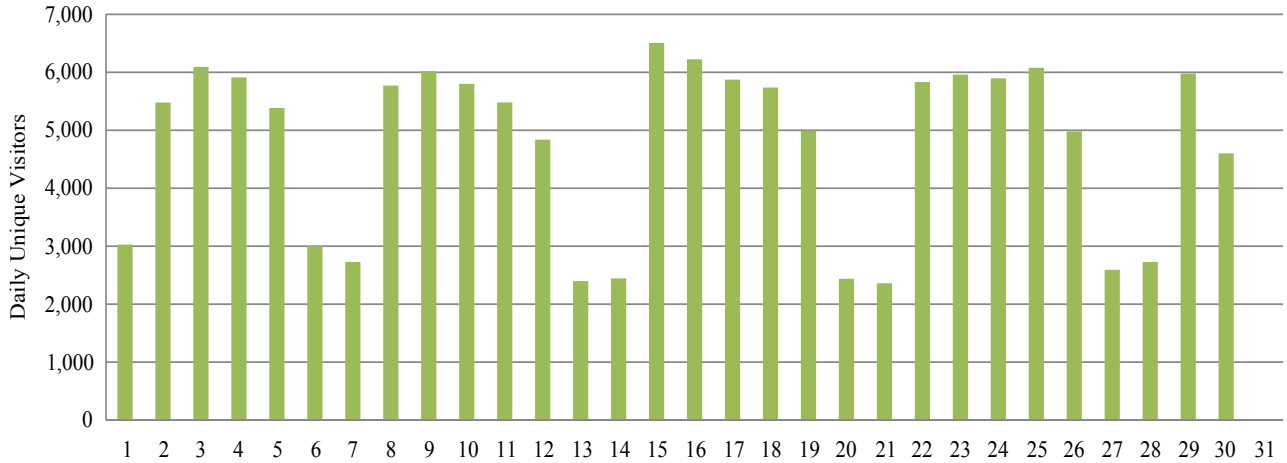

Google Analytics Report

Report Suite: contractorcalculator

Date: April 2024

Daily Unique Visitors Report | All Visits (No Segment) | April 2024 | Data generated by Google Analytics at 4 am GMT, 1 May 2024

Date	Daily Unique Visitors	Page views
1. Apr 1, 2024	3,028	12,481
2. Apr 2, 2024	5,478	23,975
3. Apr 3, 2024	6,094	25,529
4. Apr 4, 2024	5,912	24,445
5. Apr 5, 2024	5,385	22,960
6. Apr 6, 2024	2,999	11,049
7. Apr 7, 2024	2,728	10,766
8. Apr 8, 2024	5,771	23,528
9. Apr 9, 2024	6,022	25,506
10. Apr 10, 2024	5,801	24,484
11. Apr 11, 2024	5,481	22,978
12. Apr 12, 2024	4,838	20,159
13. Apr 13, 2024	2,398	9,625
14. Apr 14, 2024	2,444	9,872
15. Apr 15, 2024	6,508	25,325
16. Apr 16, 2024	6,224	24,915
17. Apr 17, 2024	5,874	24,187
18. Apr 18, 2024	5,737	24,003
19. Apr 19, 2024	4,991	21,295
20. Apr 20, 2024	2,438	9,368
21. Apr 21, 2024	2,360	9,549
22. Apr 22, 2024	5,832	24,561
23. Apr 23, 2024	5,960	24,950
24. Apr 24, 2024	5,896	24,910
25. Apr 25, 2024	6,078	26,180
26. Apr 26, 2024	4,980	20,307
27. Apr 27, 2024	2,592	10,995
28. Apr 28, 2024	2,729	11,210
29. Apr 29, 2024	5,979	25,055
30. Apr 30, 2024	4,602	19,901

Total monthly uniqueusers 123,068

Total Page views 594,068